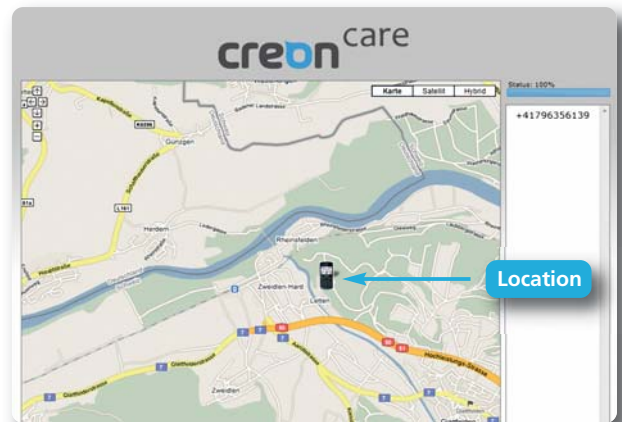

Supported networks

- Triband mobile phone for GSM 900/1800/1900 networks

Display and user interface

- CSTN transmittive colour display
- Size: 5,6 cm display diagonal (2,2 inch)
- Resolution: 132 x 96 pixels

Keyboard

- 0 ... 9, *, #
- up/down
- Phone book
- SMS Box

Sizes and measures

- Form: monobloc with complete keyboard
- Dimensions: 114 x 59 x 15 mm
- Weight: 127 g
- Volume: 101cm³

Power specifications

- 1'500 mAh, Li-Polymer battery
- Talk time: GSM, up to 10 h
- Standby time: GSM, up to 17 days
- GPS function: up to 3 days

Memory

- 250 phone book entries
- 1 week GPS data

GPS

- Integrated GPS receptor

Handset functions

- Sending/receiving SMS
- Phone book
- Integrated handsfree function
- Configurable font size
- Loud/various ringtones

Synchronisation

- Configuration data
- Phone book

Accessories

- Li-Polymer battery
- Base unit
- Leather case
- User manual

mobile solutions ag
spinnerei-lettenstrasse
riverside
8192 zweidlen
switzerland

phone +41 44 802 44 88
fax +41 44 802 44 99
www.mobilesolutions.ch
www.creonphone.com
info@creonphone.com