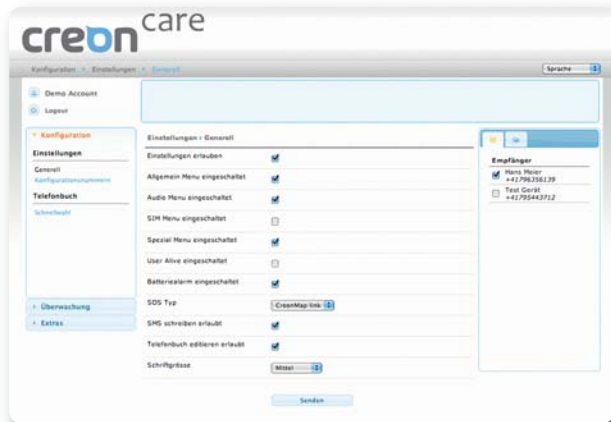

Supported networks

- Triband mobile phone for GSM 900/1800/1900 networks

Display and user interface

- CSTN transmittive colour display
- Size: 5,6 cm display diagonal (2,2 inch)
- Resolution: 132 x 96 pixels

Keyboard

- 0 ... 9, *, #
- up/down
- Phone book
- SMS Box

Sizes and measures

- Form: monobloc with complete keyboard
- Dimensions: 114 x 59 x 15 mm
- Weight: 127 g
- Volume: 101cm³

Power specifications

- 1'500 mAh, Li-Polymer battery
- Talk time: GSM, up to 10 h
- Standby time: GSM, up to 17 days
- GPS function: up to 3 days

Memory

- 250 phone book entries
- 1 week GPS data

GPS

- Integrated GPS receptor

Handset functions

- Sending/receiving SMS
- Phone book
- Integrated handsfree function
- Configurable font size
- Loud/various ringtones

Synchronisation

- Configuration data
- Phone book

Accessories

- Li-Polymer battery
- Base unit
- Leather case
- User manual

mobile solutions ag
spinnerei-lettenstrasse
riverside
8192 zweidlen
switzerland

phone +41 44 802 44 88
fax +41 44 802 44 99
www.mobilesolutions.ch
www.creonphone.com
info@creonphone.com